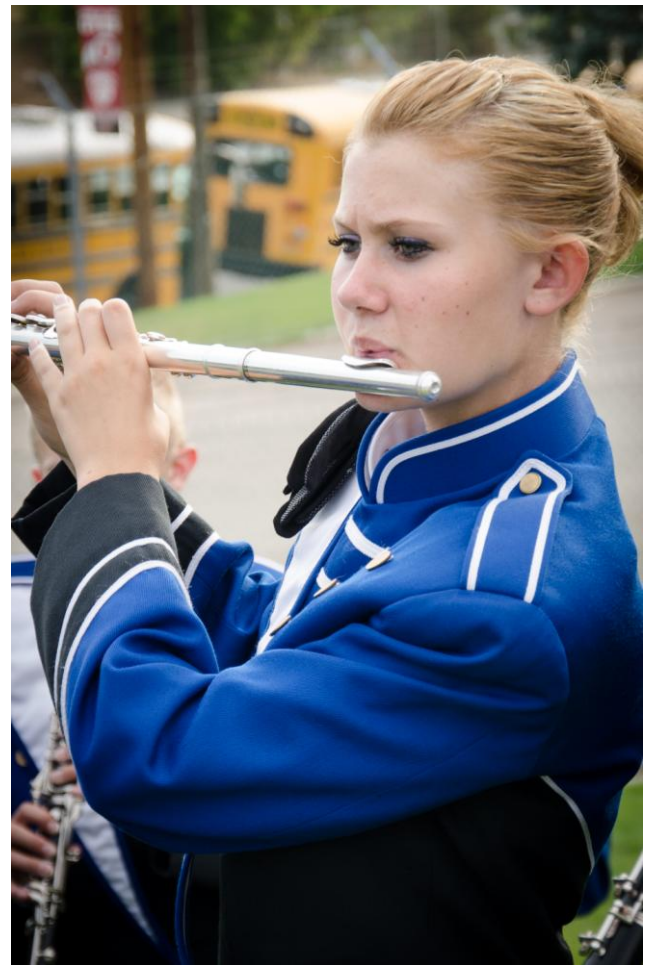

## **Black and Blue Classic**

The Miners football team may have lost to rival Alta, but the band had a lot of success, performing in front of the crowd at Rice-Eccles Stadium.

It turns out that the performance on the field was just a small part of all that happened that night.

# BINGHAM MARCHING BAND: Black and Blue Classic